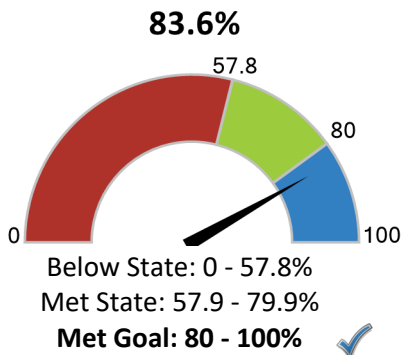

Brielle Elementary School

2018-2019

County: Monmouth
District: Brielle Boro School District
Principal: Mrs. Christine Carlson
605 UNION LANE
BRIELLE, NJ 08730-1439
<http://www.brielleschool.org>
732-528-6400

Total students: **531**

- Economically Disadvantaged: **4.7%**
- Students with Disabilities: **17.5%**
- English Learners: **0.6%**
- Grades offered: **PK-08**
- Student to Teacher Ratio: **11:1**
- Teacher Average Experience (years): **14.3**

School Highlights Reported by the District

- No highlights submitted

How did students perform on assessments?

Students that met or exceeded expectations on statewide assessments

English Language Arts