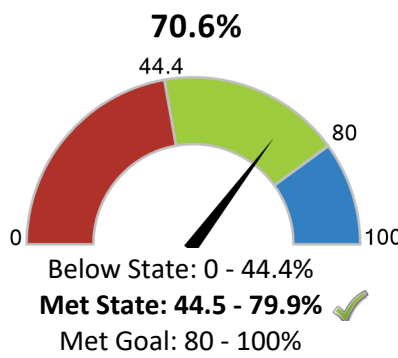

Math

Are students at risk?

Students that were absent for 10% or more of days enrolled