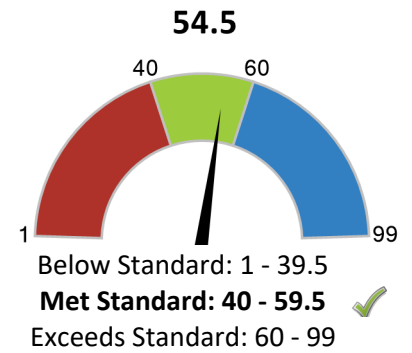

Math

How to use this report?

1. **Learn More** about this school by viewing the [detailed report](#) or by clicking any of the "🔍" icons on the page.
2. **Start Conversations** with school community members and ask questions. Use our [guides](#) for suggestions.
3. **Engage** with your school communities to identify where schools are doing well and where they can improve.

www.state.nj.us/education

www.njschooldata.org

reportcard@doe.nj.gov