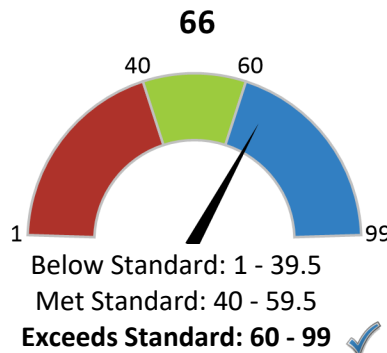

Students that were absent for 10% or more of days enrolled

Chronic Absenteeism

How does student growth compare to other students?

Median Student Growth Percentile

Each student gets a **student growth percentile** from 1 to 99 for English (4th to 8th grade) and Math (4th to 7th grade) that explains their progress compared to students who had similar test scores in the past.

If the student growth percentiles for all students in the school are ordered from smallest to largest, the **median student growth percentile** is the percentile in the middle of that list.

English Language Arts